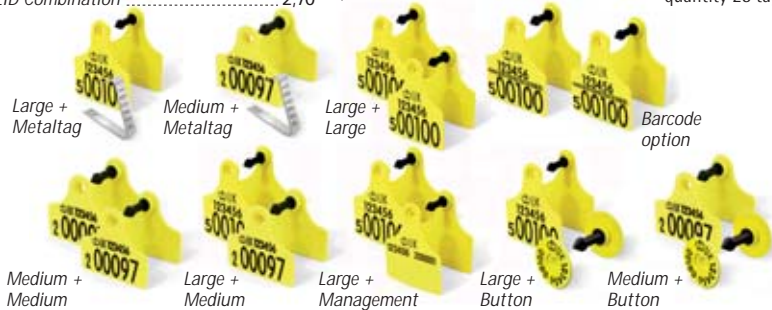

DT3MU	DEFRA Supertag Medium/Metaltag Combination 1,20
DT33U	DEFRA Supertag Medium/Medium Combination 1,40
DT33M	DEFRA Supertag Medium/Medium with space to write on second tag 1,40
DT30U	DEFRA Supertag Medium/Button Combination 1,25
DT3FU	DEFRA Supertag Medium/I-Tag (FDX) EID Combination 2,40
DT3HU	DEFRA Supertag Medium/I-Tag (HDX) EID Combination 2,70
DT-4U	DEFRA Supertag Large Primary Printed 1,05
DT-3U	DEFRA Supertag Medium Primary Printed 1,05
DT-OU	DEFRA Supertag Button Secondary Printed 0,85
DT-FU	DEFRA Supertag I-Tag (FDX) Button Printed & Encoded 2,00
DT-HU	DEFRA Supertag I-Tag (HDX) Button Printed & Encoded 2,40
DT-MU	DEFRA Supertag Metaltag Printed 0,38
APPLICATORS + PENS	
EPNDP	Permanent Marker pen Bullet & Fine Point in same pack 4,25
ACSUP	Supertag Applicator (Supertag) 18,00
ACITC	I-Tag Applicator (I-Tag) 18,00
ACMET	Metaltag Applicator (Metaltag) 18,00
CKET	Metaltag Old Plier Conversion Insert ..... FREE

Minimum order quantity 25 tags