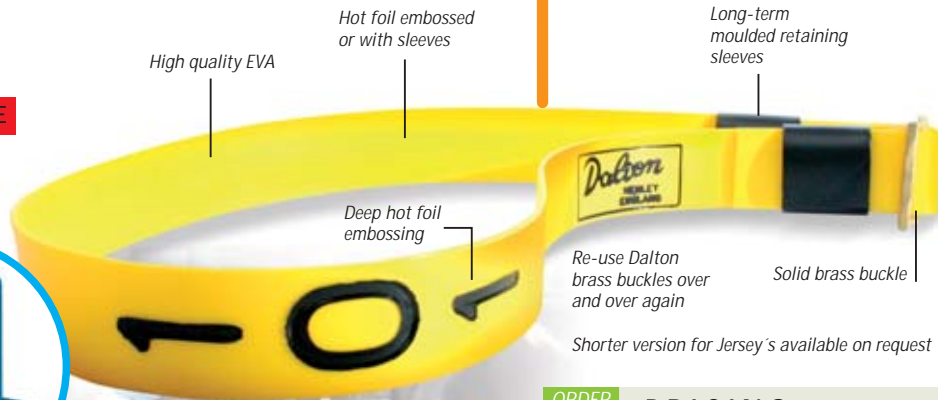

Popular Combinations:

Supertag® Large

QUESTIONS? FREEPHONE: 0800 838 882

# Neck Strap

- Management
- High Visibility

Neck Tag Colour Range **YE LB WH GN RE**

Tough & strong for transponders and numbers

Re-use Dalton brass buckles over and over again

Shorter version for Jersey's available on request