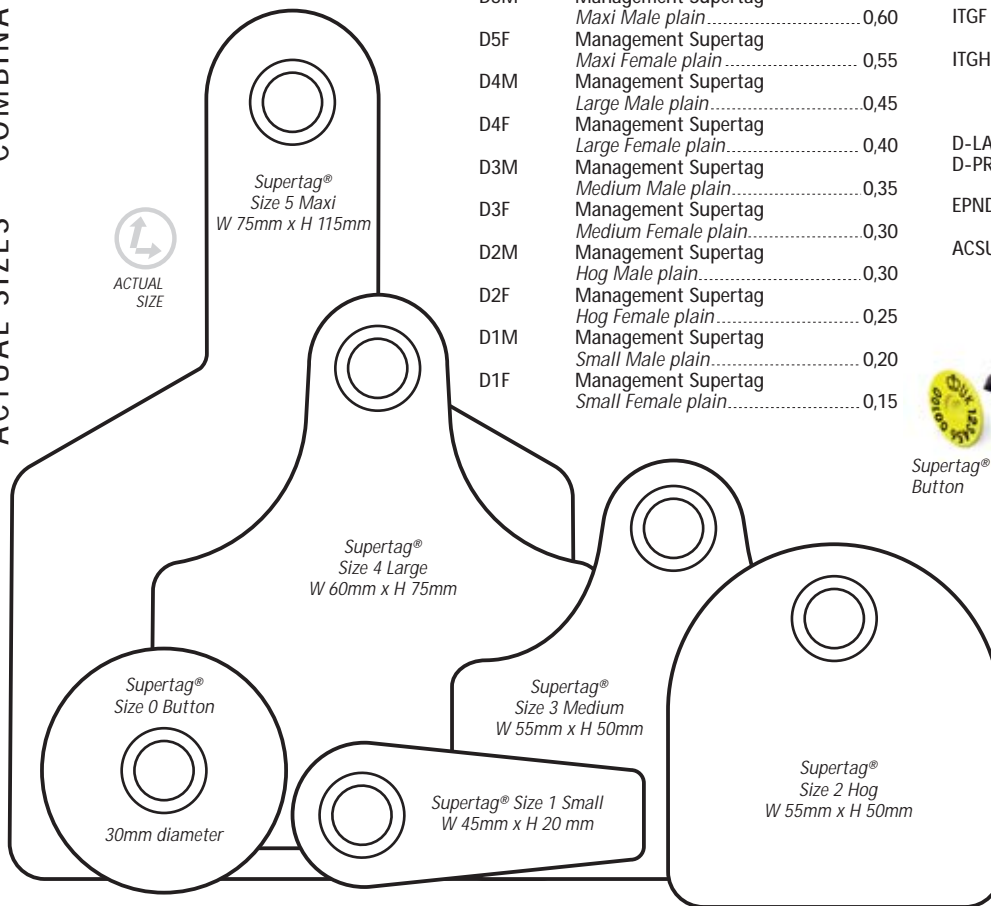

see „How to order“

Supertags® can be branded with your farm logo

High quality Polyurethane in 8 bright colours

All Nylon Design.  
Able to read Electronic Tags when already in plier

Lifetime Guarantee

Ergonomic handle shaped for hand

Each size interchangeable to each other

U.V. Stabilised and Microbial resistant plastic material

No Needle Applicator

Supertag® (ACSUP) Applicator

ORDER CODE

PRICING

ORDER CODE	COMBINATION CHOICES	PRICE
D5M	Management Supertag Maxi Male plain	0,60
D5F	Management Supertag Maxi Female plain	0,55
D4M	Management Supertag Large Male plain	0,45
D4F	Management Supertag Large Female plain	0,40
D3M	Management Supertag Medium Male plain	0,35
D3F	Management Supertag Medium Female plain	0,30
D2M	Management Supertag Hog Male plain	0,30
D2F	Management Supertag Hog Female plain	0,25
D1M	Management Supertag Small Male plain	0,20
D1F	Management Supertag Small Female plain	0,15