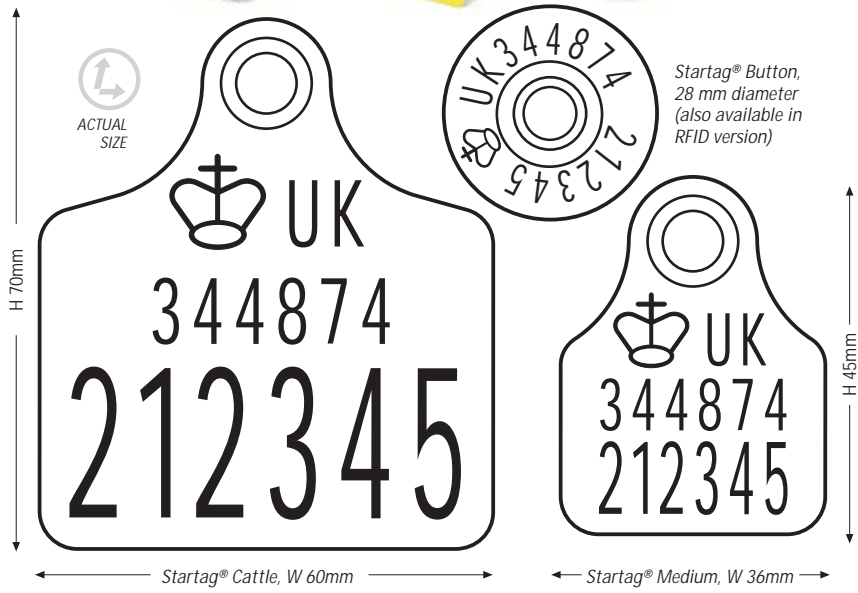

ACTUAL SIZES

ORDER CODE

PRICING

REPLACEMENTS	
N-RE1	DEFRA Replacement Tag, up to 5.....3,95
N-RE5	DEFRA Replacement Tag, 6 and over.....2,50
	Tag, 20 and over.....2,40
EXPORT	
NT44E	DEFRA Export Large/Large with barcode on both parts.....1,65
NT4FE	DEFRA Export Large/I-Tag (FDX) EID with barcode on large tag.....2,30
NT4ME	DEFRA Export Large/Metaltag with barcode on large tag.....1,35
COMBINATIONS	
NT4MU	DEFRA Startag Large/Metaltag Combination.....1,30
NT44U	DEFRA Startag Large/Large Combination.....1,60
NT44M	DEFRA Startag Large/Large with space to write on second tag.....1,60
NT42U	DEFRA Startag Large/Medium Combination.....1,50
NT40U	DEFRA Startag Large/Button Combination.....1,35
NT4FU	DEFRA Startag Large/I-Tag (FDX) EID Combination.....2,30
NT-4U	DEFRA Startag Large Primary Printed.....1,05
NT-2U	DEFRA Startag Medium Secondary Printed.....1,05
NT-OU	DEFRA Startag Button Secondary Printed.....0,85
NT-FU	DEFRA Startag I-Tag (FDX) Button Printed & Encoded.....1,70
NT-MU	DEFRA Metaltag Printed.....0,38
APPLICATORS + PENS	
EPNDP	Permanent Marker pen Bullet & Fine Point in same pack.....4,25
ACSTA	Startag Applicator (Startag & I-Tag).....18,00
STPIN	Surettag old plier conversion needle (Startag).....3,00
ACMET	Metaltag Applicator (Metaltag).....18,00
ACKET	Old Plier Conversion Insert.....FREE
Minimum order quantity 25 tags