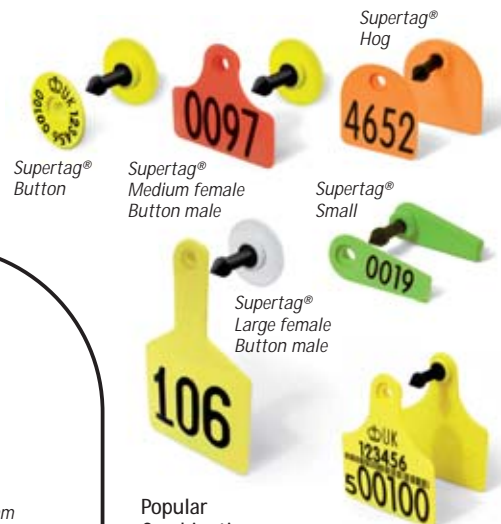

see „How to order“

Supertags® can be branded with your farm logo

High quality Polyurethane in 8 bright colours

All Nylon Design.  
Able to read Electronic Tags when already in plier

Lifetime Guarantee

Ergonomic handle shaped for hand

Each size interchangeable to each other

U.V. Stabilised and Microbial resistant plastic material

No Needle Applicator

Supertag® (ACSUP) Applicator

ORDER CODE

PRICING

ORDER CODE	COMBINATION CHOICES	PRICE
D5M	Management Supertag Maxi Male plain	0,60
D5F	Management Supertag Maxi Female plain	0,55
D4M	Management Supertag Large Male plain	0,45
D4F	Management Supertag Large Female plain	0,40
D3M	Management Supertag Medium Male plain	0,35
D3F	Management Supertag Medium Female plain	0,30
D2M	Management Supertag Hog Male plain	0,30
D2F	Management Supertag Hog Female plain	0,25
D1M	Management Supertag Small Male plain	0,20
D1F	Management Supertag Small Female plain	0,15

DOM	Management Supertag Button Male plain	0,20
DOF	Management Supertag Button Female plain	0,15
ITGF	Management Supertag I-Tag Button Female (FDX) plain	1,45
ITGH	Management Supertag I-Tag Button Female (HDX), plain	1,75
Minimum order quantity 25 tags		
PRINTING		
D-LAS	Laser Printing per side add	0,05
D-PRT	Hot Foil Stamping per side add	0,15
APPLICATORS + PENS		
EPNDP	Permanent Marker pen Bullet & Fine Point in same pack	4,25
ACSUP	Supertag Applicator (Supertag)	18,00

# Neck Strap

- Management
- High Visibility

Neck Tag Colour Range **YE LB WH GN RE**

Tough & strong for transponders and numbers

Re-use Dalton brass buckles over and over again

Shorter version for Jersey's available on request