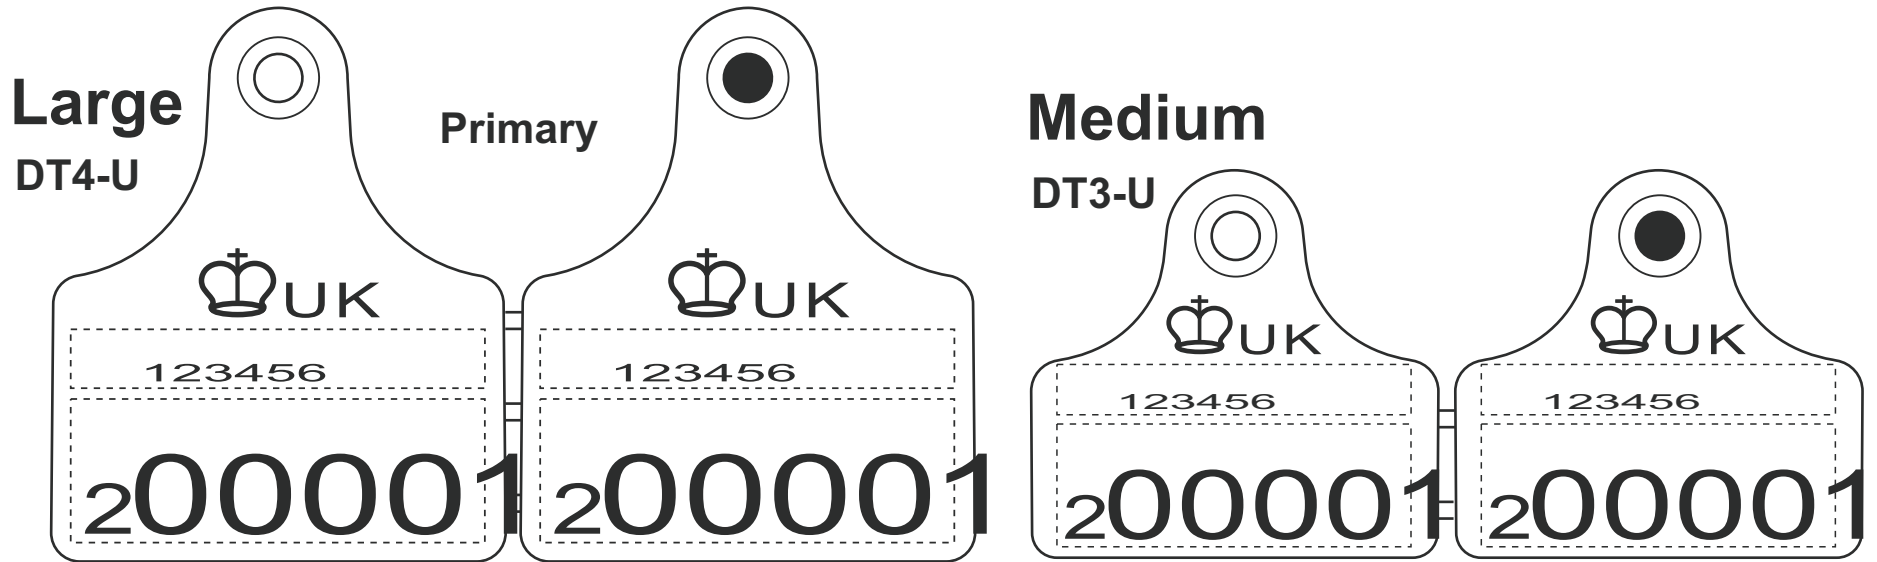

Tamperproof Supertags

TPRT3 Print Option 3 (DEFRA) Large Medium Combo