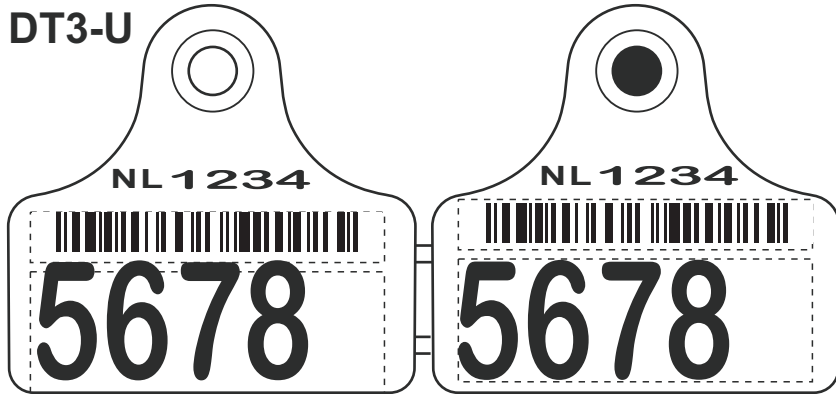

TPRT5 Print Optie 5 (I & R) Medium/Medium

Tamperproof Supertags

Medium

DT3-U

Medium