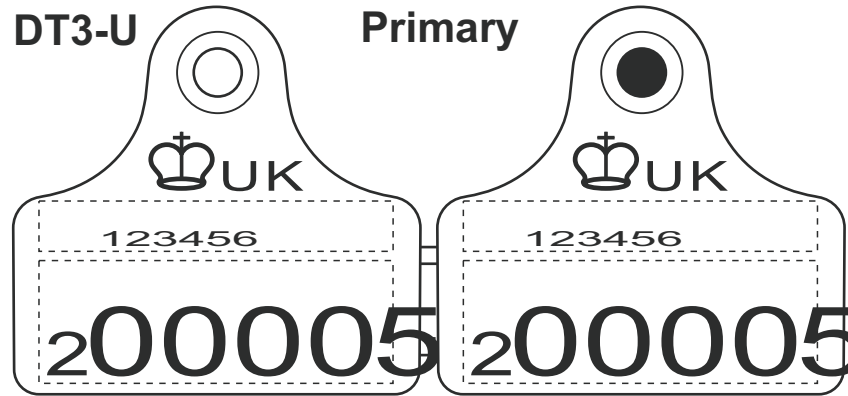

Single Tag Options

Medium

DT3-U

Primary