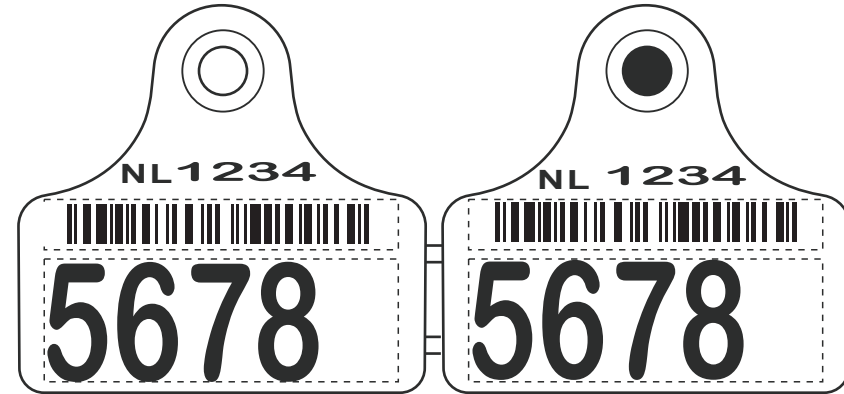

Tamperproof Supertags

Medium

DT3-U

Medium

Medium

DT3-U

Blanco